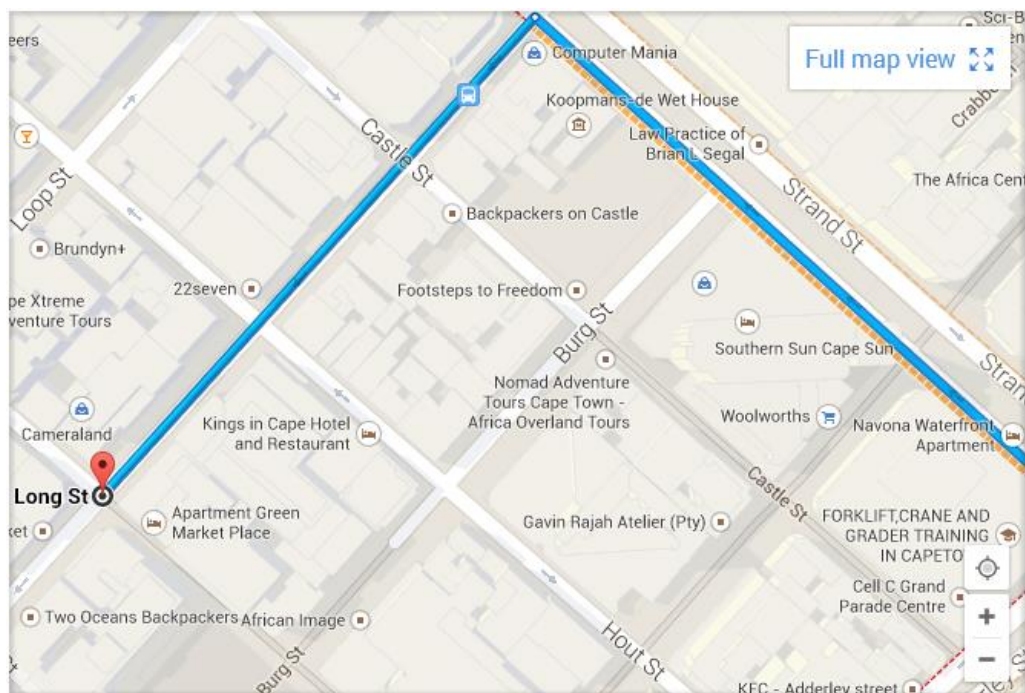

DRIVING DIRECTIONS TO CAPE TOWN BRANCH FROM CT AIRPORT

ADDRESS:

6TH Floor, Wale Street Chambers,
38 Wale Street
Cape Town, 8001

FROM CAPE TOWN INTERNATIONAL AIRPORT

- Slight left toward Airport Approach Rd
- Turn left onto Airport Approach Rd
- Keep **right** at the fork
- Merge onto **Settlers Wy/N2** via the ramp to **Cape Town**
- Merge onto **De Waal Dr**
- Continue onto **Nelson Mandela Blvd**
- Take the **Strand Street exit**
- Merge onto Strand St
- Turn left onto **Long St**

- To Parking Garage:

Continue down Long St. (pass Long Market St then Church St. shortly after) passing Church, the entrance to our parking is on your left, *Vunani Chambers Parkade*.

DRIVING DIRECTIONS TO CAPE TOWN BRANCH FROM N1

- Take the **N1** towards Cape Town
- Take the **upper freeway fork** as you approach Cape Town (right hand fork)
- At the intersection turn left into **Walter Sisulu Road**
- At the robot turn right into **Lower Long Street**
- Carry on Long Street,
- After passing over Longmarket Street, there will be an **FNB branch** on your **left**. Our parking entrance is several meters after that.
- Parking Garage: *Vunani Chambers Parkade*